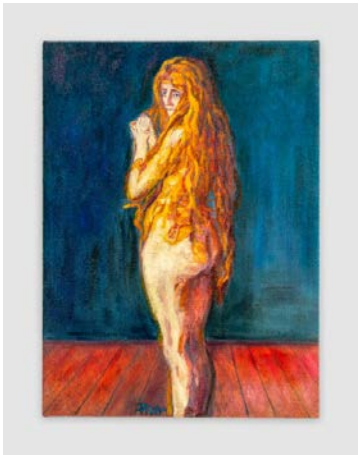

Betty Tompkins, *Women Words Painting (Masaccio #1)*, 2020, Acrylic on digital print on canvas, 34 1/4 x 25 3/4 in, 87 x 65.4 cm. Courtesy the artist, P.P.O.W., and South Etna Montauk.

BTOM045

32.