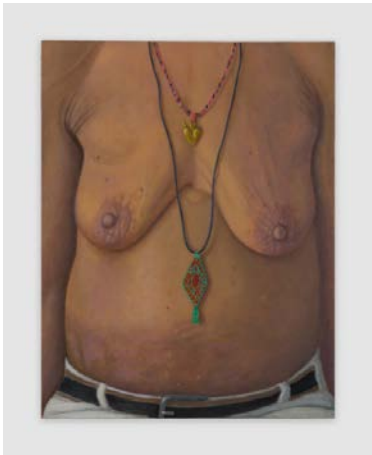

Lyle Ashton Harris, *Untitled (Red Handcuffs)*, 2017, Dye sublimation print on aluminum, Image: 45 x 34 in (114.3 x 86.4 cm), Framed: 51 x 39 in (129.5 x 99.1 cm), Edition 2 of 5 + 2 APs. Courtesy the artist, Salon 94, and South Etna Montauk.

LAHA001

16.